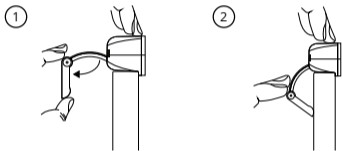

DESCRIPTION

1. Lens
2. Integrated stand
3. USB-C port
4. Tripod threading
5. Microphones

CONNECTING TO A PC

Use the included USB cable to connect the web camera to a PC. Plug into the USB-C port (3) on the camera and connect the long end to the USB on your PC.

The Niceboy STEAM ELITE 4K is a Plug & play web camera, meaning there is nothing to install when you plug it into your PC and the camera may be used immediately after you connect it to a PC.

Note: PC must have 3.0 port or newer in order to use 4K resolution. In the event your PC is not equipped with a 3.0 USB or newer, 4K resolution may not be used.