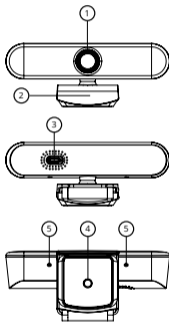

BESCHREIBUNG

1. Objektiv
2. Integrierte Halterung
3. USB-C-Port
4. Stativgewinde
5. Mikrophone

ANSCHLUSS AN DEN PC

Um die Webcam an den PC anzuschließen, verwenden Sie das mitgelieferte USB-Kabel, das Sie mit dem USB-C-Eingang (3) an der Kamera und mit dem anderen Ende mit dem USB-Eingang am PC verbinden.

Die Webcam Niceboy STREAM ELITE 4K ist vom Typ Plug & Play, d.h. nach dem Anschluss ist keine Installation im PC notwendig, und die Kamera kann sofort nach der Verbindung mit dem PC verwendet werden.