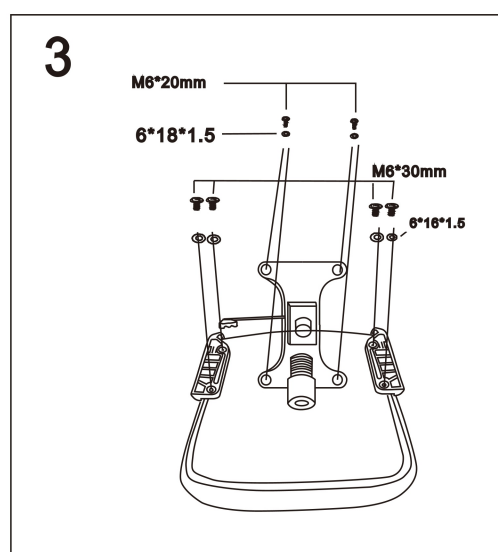

MODEL:415088/415089/415090

B2Bpartner®

| | | | |
|---|---|----------|---|
|  |  | | |
| M6*20mm | 4 | 6*18*1.5 | 4 |
| M6*25mm | 4 | 6*16*1.5 | 4 |
| M6*30mm | 4 | | |
| M6*18mm | 1 | | |
|  | | M6 | 1 |