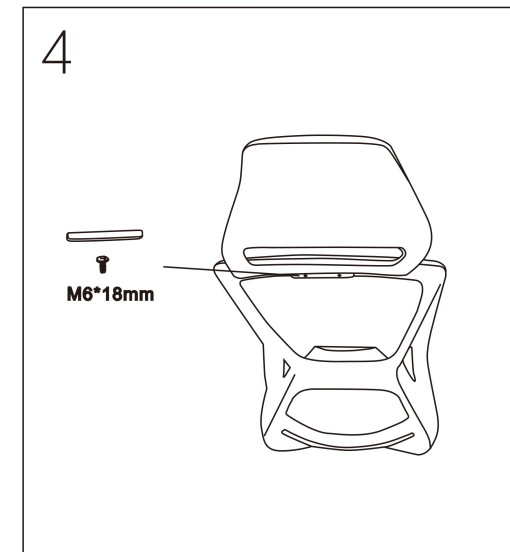

MODEL:415088/415089/415090

B2Bpartner®

| | | | |
|---|---|----------|---|
|  |  | | |
| M6*20mm | 4 | 6*18*1.5 | 4 |
| M6*25mm | 4 | 6*16*1.5 | 4 |
| M6*30mm | 4 | | |
| M6*18mm | 1 | | |
|  | | M6 | 1 |