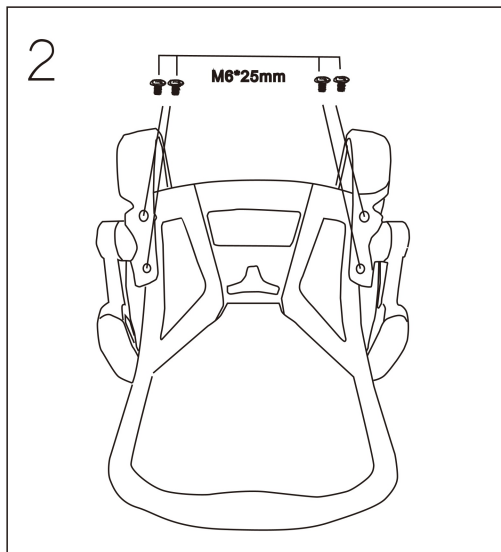

MODEL:415088/415089/415090

B2Bpartner®

| | | | |
|---|---|----------|---|
|  |  | | |
| M6*20mm | 4 | 6*18*1.5 | 4 |
| M6*25mm | 4 | 6*16*1.5 | 4 |
| M6*30mm | 4 | | |
| M6*18mm | 1 | | |
|  | | M6 | 1 |